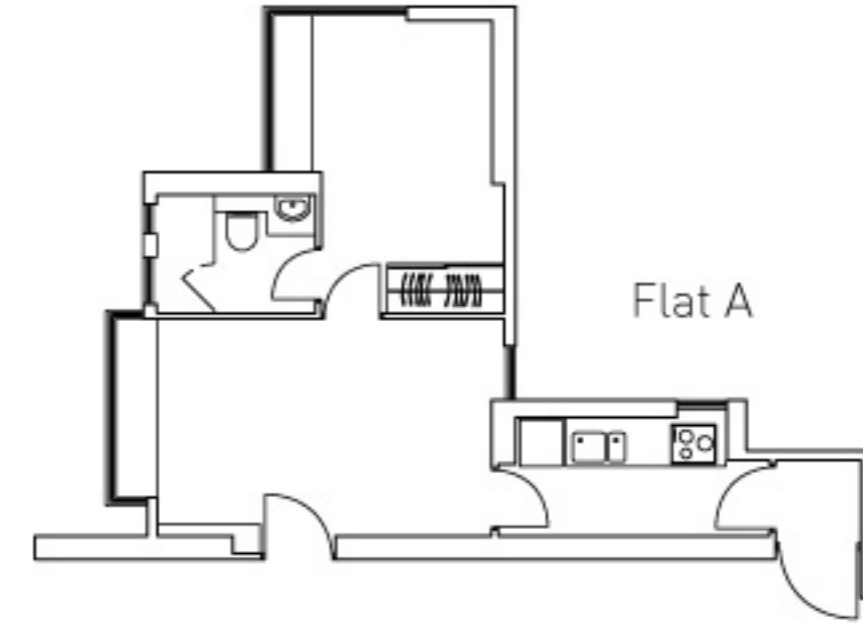

www.hanlunhabitats.com

Rent Schedule

Lily I

28 Robinson Road, Mid-Levels, Hong Kong

1-Bedroom with balcony 720 sf
Monthly rate from HK\$35,000

Typical Floor Plan 2/F - 24/F

Lily II

28 Robinson Road, Mid-Levels, Hong Kong

Flat A
Studio 520 sf
Monthly rate from HK\$28,000

Flat B
1-Bedroom with balcony 620 sf
Monthly rate from HK\$33,000

Orchid

22 Mosque Street, Mid-Levels, Hong Kong

1-Bedroom with balcony 480 sf
Monthly rate from HK\$26,000

Orchid Penthouse 1170 sf
Monthly rate from HK\$64,000

Typical Floor Plan 2/F - 27/F

Peach Blossom

15 Mosque Street, Mid-Levels, Hong Kong

Flat A
1-Bedroom 560 sf (Gross) / 401 sf (Net)
Monthly rate from HK\$25,800

Flat B
2-Bedroom 680 sf (Gross) / 473 sf (Net)
Monthly rate from HK\$30,800

Sherwood

17 Mosque Junction, Mid-Levels, Hong Kong

2-Bedroom 900 sf (Gross) / 626 sf (Net)
Monthly rate from HK\$34,000

Ka Yee

23 Mosque Street, Mid-Levels, Hong Kong