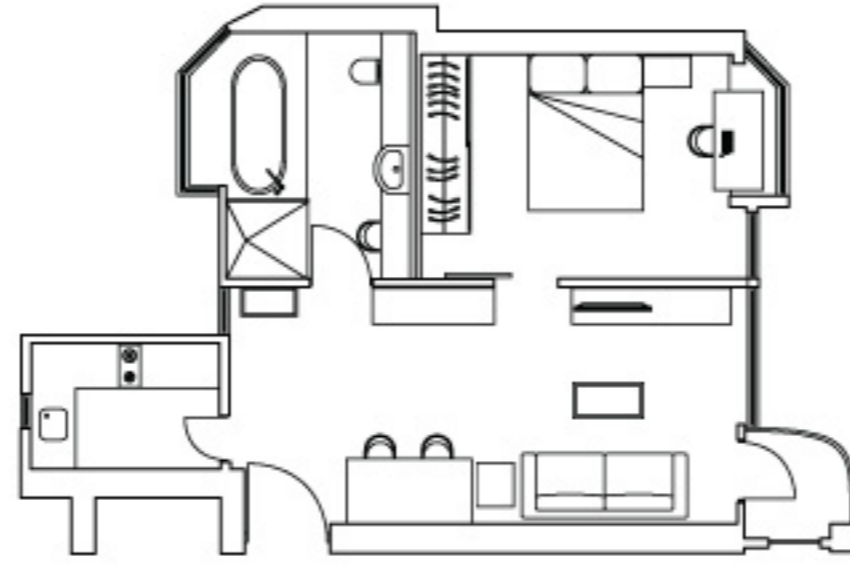

www.hanlunhabitats.com

Rent Schedule

Lily I

28 Robinson Road, Mid-Levels, Hong Kong

1-Bedroom with balcony 720 sf
Monthly rate from HK\$35,000

Typical Floor Plan 2/F - 24/F

Lily II

28 Robinson Road, Mid-Levels, Hong Kong

Flat A
Studio 520 sf
Monthly rate from HK\$28,000

Flat B
1-Bedroom with balcony 620 sf
Monthly rate from HK\$33,000

Orchid

22 Mosque Street, Mid-Levels, Hong Kong

1-Bedroom with balcony 480 sf
Monthly rate from HK\$26,000