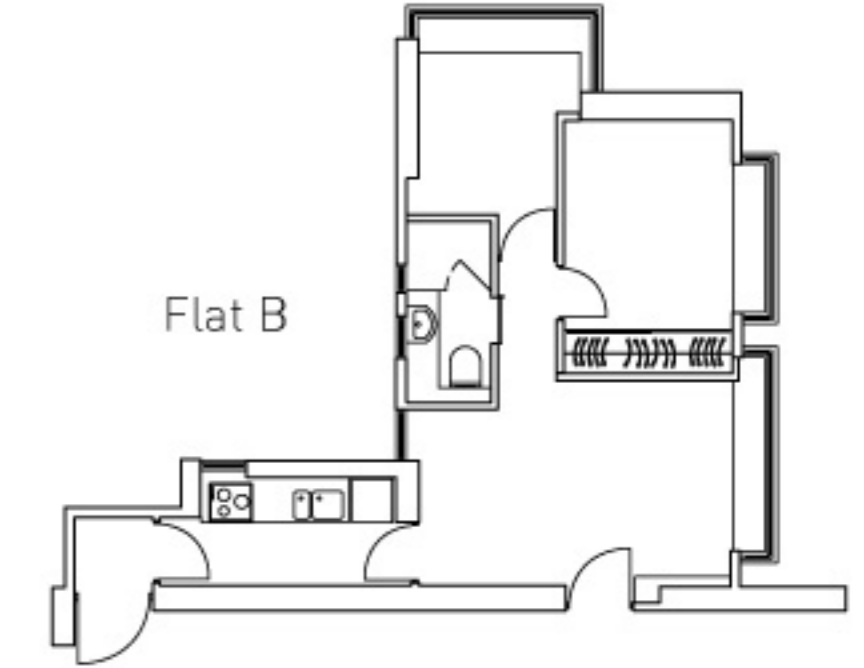

Flat A
Studio 520 sf
Monthly rate from HK\$28,000

Flat B
1-Bedroom with balcony 620 sf
Monthly rate from HK\$33,000

Orchid

22 Mosque Street, Mid-Levels, Hong Kong

1-Bedroom with balcony 480 sf
Monthly rate from HK\$26,000

Orchid Penthouse 1170 sf
Monthly rate from HK\$64,000

Typical Floor Plan 2/F - 27/F

Peach Blossom

15 Mosque Street, Mid-Levels, Hong Kong

Flat A
1-Bedroom 560 sf (Gross) / 401 sf (Net)
Monthly rate from HK\$25,800

Flat B
2-Bedroom 680 sf (Gross) / 473 sf (Net)
Monthly rate from HK\$30,800

Sherwood

17 Mosque Junction, Mid-Levels, Hong Kong

2-Bedroom 900 sf (Gross) / 626 sf (Net)
Monthly rate from HK\$34,000

Ka Yee

23 Mosque Street, Mid-Levels, Hong Kong

1-Bedroom 491 sf (Gross) / 341 sf (Net)
Monthly rate from HK\$22,500

Floral

22 Robinson Road, Mid-Levels, Hong Kong

1-Bedroom 436 sf (Gross) / 344 sf (Net)
Monthly rate from HK\$23,000

Serviced Apartments: