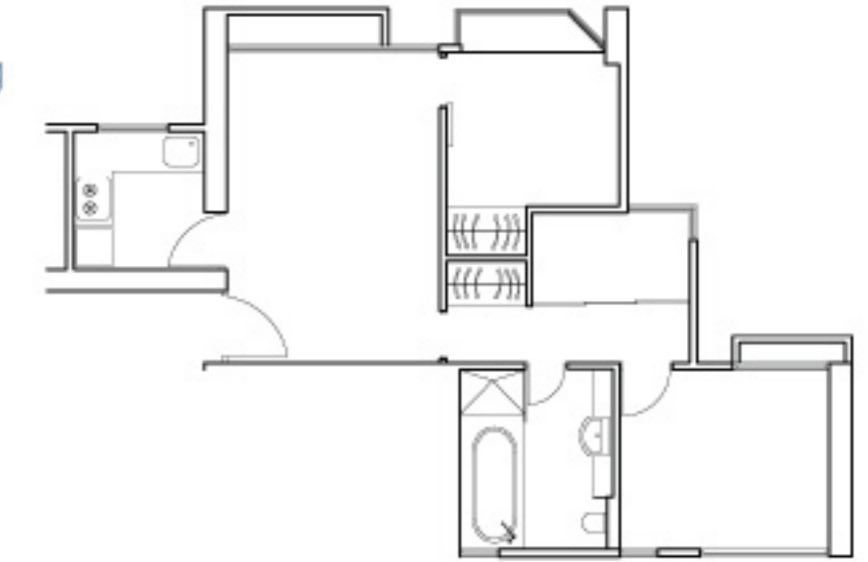

Flat A
Studio 520 sf
Monthly rate from HK\$28,000

Flat B
1-Bedroom with balcony 620 sf
Monthly rate from HK\$33,000

Orchid

22 Mosque Street, Mid-Levels, Hong Kong

1-Bedroom with balcony 480 sf
Monthly rate from HK\$26,000

Orchid Penthouse 1170 sf
Monthly rate from HK\$64,000

Typical Floor Plan 2/F - 27/F

Peach Blossom

15 Mosque Street, Mid-Levels, Hong Kong

Flat A
1-Bedroom 560 sf (Gross) / 401 sf (Net)
Monthly rate from HK\$25,800

Flat B
2-Bedroom 680 sf (Gross) / 473 sf (Net)
Monthly rate from HK\$30,800

Sherwood

17 Mosque Junction, Mid-Levels, Hong Kong

2-Bedroom 900 sf (Gross) / 626 sf (Net)
Monthly rate from HK\$34,000

Ka Yee

23 Mosque Street, Mid-Levels, Hong Kong

1-Bedroom 491 sf (Gross) / 341 sf (Net)
Monthly rate from HK\$22,500

Floral

22 Robinson Road, Mid-Levels, Hong Kong

1-Bedroom 436 sf (Gross) / 344 sf (Net)
Monthly rate from HK\$23,000

Serviced Apartments: