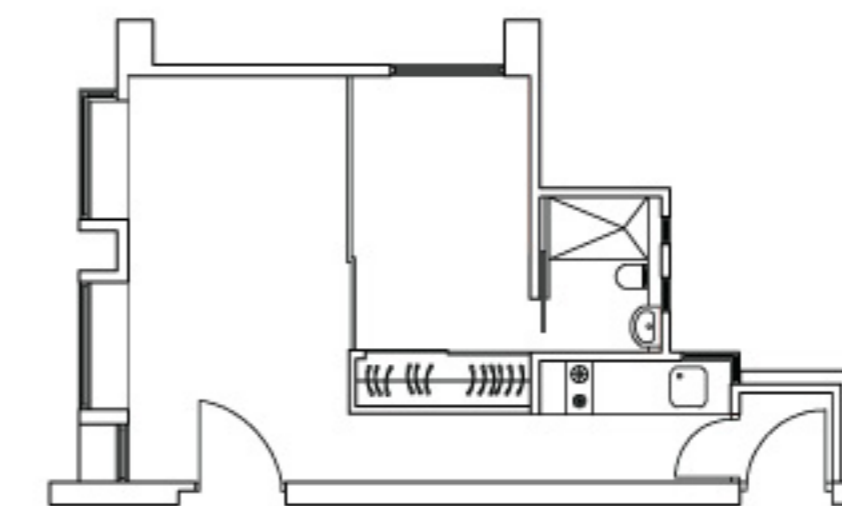

Flat B
2-Bedroom 680 sf (Gross) / 473 sf (Net)
Monthly rate from HK\$30,800

Sherwood

17 Mosque Junction, Mid-Levels, Hong Kong

2-Bedroom 900 sf (Gross) / 626 sf (Net)
Monthly rate from HK\$34,000

Ka Yee

23 Mosque Street, Mid-Levels, Hong Kong

1-Bedroom 491 sf (Gross) / 341 sf (Net)
Monthly rate from HK\$22,500

Floral

22 Robinson Road, Mid-Levels, Hong Kong

1-Bedroom 436 sf (Gross) / 344 sf (Net)
Monthly rate from HK\$23,000

Serviced Apartments: