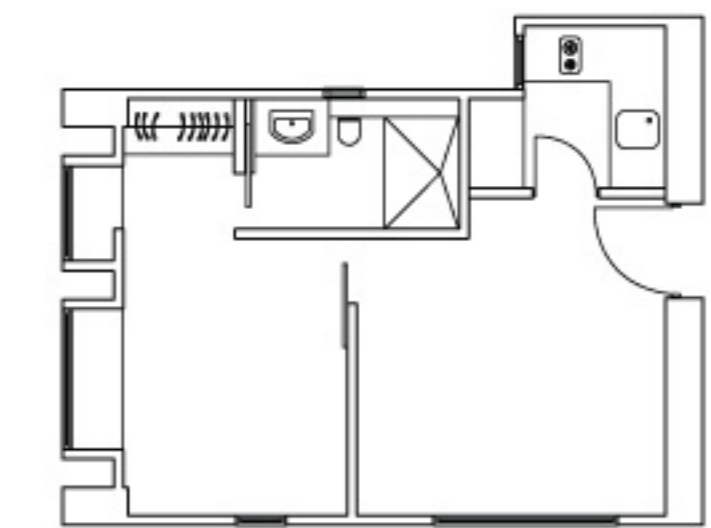

Flat B
2-Bedroom 680 sf (Gross) / 473 sf (Net)
Monthly rate from HK\$30,800

Sherwood

17 Mosque Junction, Mid-Levels, Hong Kong

2-Bedroom 900 sf (Gross) / 626 sf (Net)
Monthly rate from HK\$34,000

Ka Yee

23 Mosque Street, Mid-Levels, Hong Kong

1-Bedroom 491 sf (Gross) / 341 sf (Net)
Monthly rate from HK\$22,500

Floral

22 Robinson Road, Mid-Levels, Hong Kong

1-Bedroom 436 sf (Gross) / 344 sf (Net)
Monthly rate from HK\$23,000

Serviced Apartments: