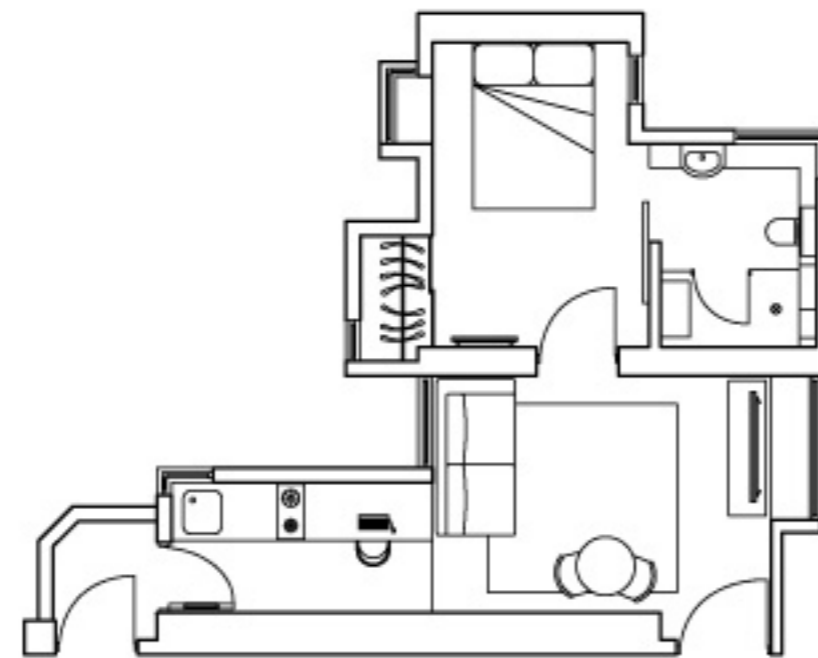

www.hanlunhabitats.com

Rent Schedule

Lily I

28 Robinson Road, Mid-Levels, Hong Kong

1-Bedroom with balcony 720 sf
Monthly rate from HK\$35,000

Typical Floor Plan 2/F - 24/F

Lily II

28 Robinson Road, Mid-Levels, Hong Kong

Flat A
Studio 520 sf
Monthly rate from HK\$28,000

Flat B
1-Bedroom with balcony 620 sf
Monthly rate from HK\$33,000

Orchid

22 Mosque Street, Mid-Levels, Hong Kong

1-Bedroom with balcony 480 sf
Monthly rate from HK\$26,000

Orchid Penthouse 1170 sf
Monthly rate from HK\$64,000

Typical Floor Plan 2/F - 27/F

Peach Blossom

15 Mosque Street, Mid-Levels, Hong Kong

Flat A
1-Bedroom 560 sf (Gross) / 401 sf (Net)
Monthly rate from HK\$25,800

Flat B
2-Bedroom 680 sf (Gross) / 473 sf (Net)
Monthly rate from HK\$30,800

Sherwood

17 Mosque Junction, Mid-Levels, Hong Kong

2-Bedroom 900 sf (Gross) / 626 sf (Net)
Monthly rate from HK\$34,000

Ka Yee

23 Mosque Street, Mid-Levels, Hong Kong