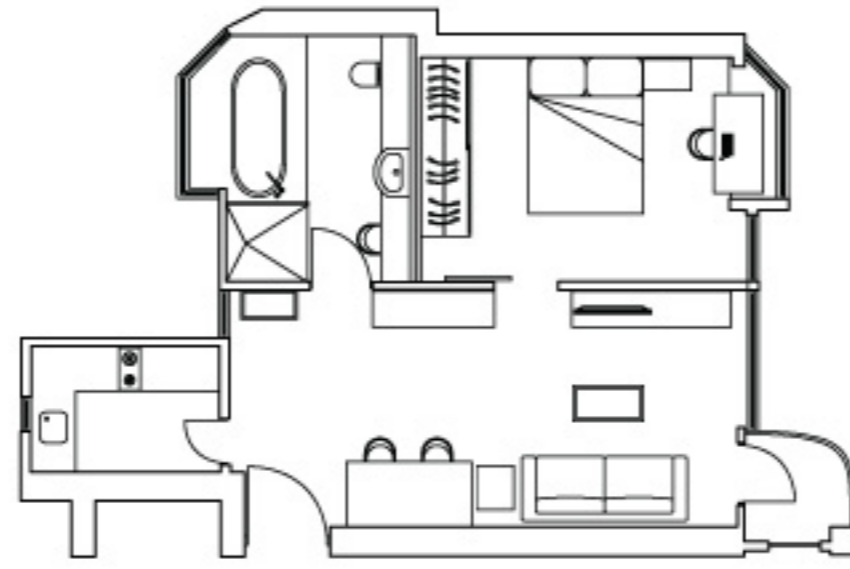

www.hanlunhabitats.com

Rent Schedule

Lily I

28 Robinson Road, Mid-Levels, Hong Kong

1-Bedroom with balcony 720 sf
Monthly rate from HK\$35,000

Typical Floor Plan 2/F - 24/F

Lily II

28 Robinson Road, Mid-Levels, Hong Kong

Flat A
Studio 520 sf
Monthly rate from HK\$28,000

Flat B
1-Bedroom with balcony 620 sf
Monthly rate from HK\$33,000

Orchid

22 Mosque Street, Mid-Levels, Hong Kong

1-Bedroom with balcony 480 sf
Monthly rate from HK\$26,000