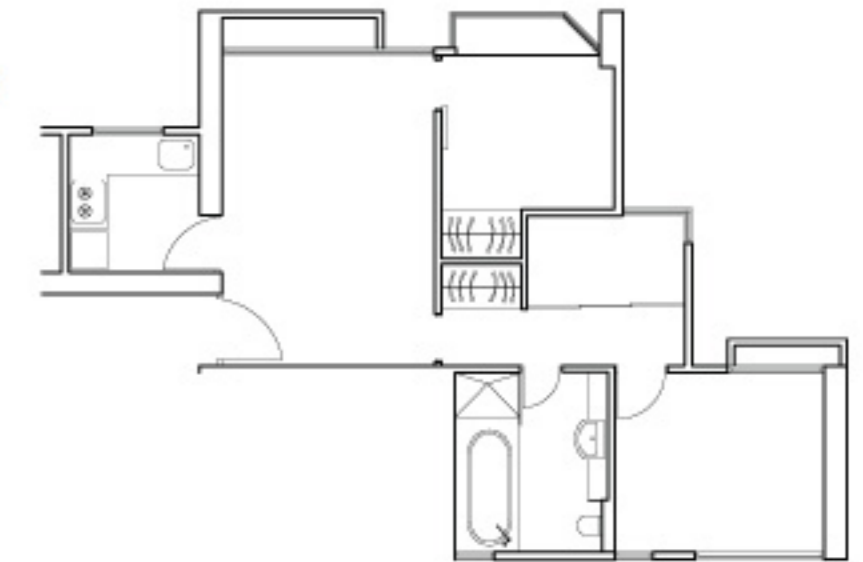

Flat A
Studio 520 sf
Monthly rate from HK\$28,000

Flat B
1-Bedroom with balcony 620 sf
Monthly rate from HK\$33,000

Orchid

22 Mosque Street, Mid-Levels, Hong Kong

1-Bedroom with balcony 480 sf
Monthly rate from HK\$26,000

Orchid Penthouse 1170 sf
Monthly rate from HK\$64,000

Typical Floor Plan 2/F - 27/F

Peach Blossom

15 Mosque Street, Mid-Levels, Hong Kong

Flat A
1-Bedroom 560 sf (Gross) / 401 sf (Net)
Monthly rate from HK\$25,800

Flat B
2-Bedroom 680 sf (Gross) / 473 sf (Net)
Monthly rate from HK\$30,800

Sherwood

17 Mosque Junction, Mid-Levels, Hong Kong

2-Bedroom 900 sf (Gross) / 626 sf (Net)
Monthly rate from HK\$34,000

Ka Yee

23 Mosque Street, Mid-Levels, Hong Kong

1-Bedroom 491 sf (Gross) / 341 sf (Net)
Monthly rate from HK\$22,500

Floral

22 Robinson Road, Mid-Levels, Hong Kong

1-Bedroom 436 sf (Gross) / 344 sf (Net)
Monthly rate from HK\$21,000

Serviced Apartments: