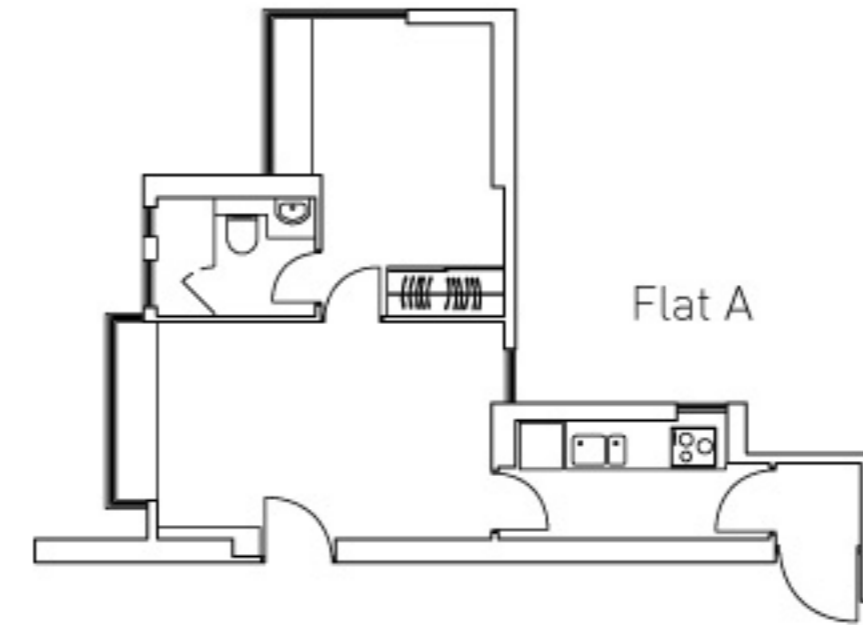

www.hanlunhabitats.com

Rent Schedule

Lily I

28 Robinson Road, Mid-Levels, Hong Kong

1-Bedroom with balcony 720 sf
Monthly rate from HK\$35,000

Typical Floor Plan 2/F - 24/F

Lily II

28 Robinson Road, Mid-Levels, Hong Kong

Flat A
Studio 520 sf
Monthly rate from HK\$28,000

Flat B
1-Bedroom with balcony 620 sf
Monthly rate from HK\$33,000

Orchid

22 Mosque Street, Mid-Levels, Hong Kong

1-Bedroom with balcony 480 sf
Monthly rate from HK\$26,000

Orchid Penthouse 1170 sf
Monthly rate from HK\$64,000

Typical Floor Plan 2/F - 27/F

Peach Blossom

15 Mosque Street, Mid-Levels, Hong Kong

Flat A
1-Bedroom 560 sf (Gross) / 401 sf (Net)
Monthly rate from HK\$25,800

Flat B
2-Bedroom 680 sf (Gross) / 473 sf (Net)
Monthly rate from HK\$30,800

Sherwood

17 Mosque Junction, Mid-Levels, Hong Kong

2-Bedroom 900 sf (Gross) / 626 sf (Net)
Monthly rate from HK\$34,000

Ka Yee

23 Mosque Street, Mid-Levels, Hong Kong