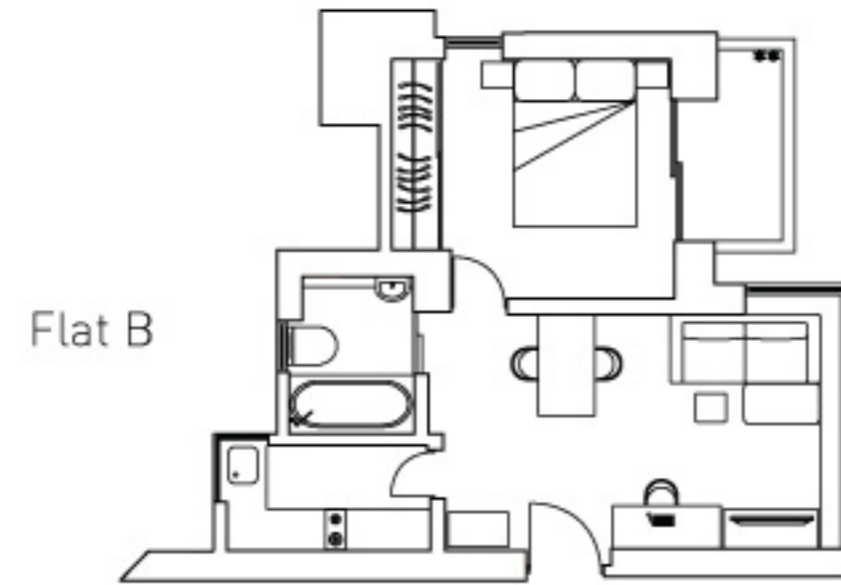

www.hanlunhabitats.com

Rent Schedule

Lily I

28 Robinson Road, Mid-Levels, Hong Kong

1-Bedroom with balcony 720 sf
Monthly rate from HK\$35,000

Typical Floor Plan 2/F - 24/F

Lily II

28 Robinson Road, Mid-Levels, Hong Kong

Flat A
Studio 520 sf
Monthly rate from HK\$28,000

Flat B
1-Bedroom with balcony 620 sf
Monthly rate from HK\$33,000

Orchid

22 Mosque Street, Mid-Levels, Hong Kong

1-Bedroom with balcony 480 sf
Monthly rate from HK\$26,000

Orchid Penthouse 1170 sf
Monthly rate from HK\$64,000

Typical Floor Plan 2/F - 27/F

Peach Blossom

15 Mosque Street, Mid-Levels, Hong Kong

Flat A
1-Bedroom 560 sf (Gross) / 401 sf (Net)
Monthly rate from HK\$25,800

Flat B
2-Bedroom 680 sf (Gross) / 473 sf (Net)
Monthly rate from HK\$30,800

Sherwood

17 Mosque Junction, Mid-Levels, Hong Kong

2-Bedroom 900 sf (Gross) / 626 sf (Net)
Monthly rate from HK\$34,000

Ka Yee

23 Mosque Street, Mid-Levels, Hong Kong