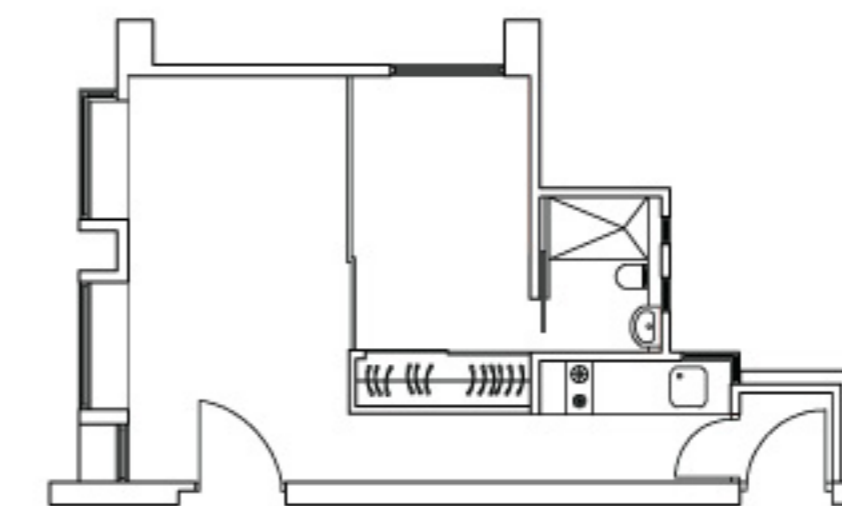

Flat B
2-Bedroom 680 sf (Gross) / 473 sf (Net)
Monthly rate from HK\$30,800

Sherwood

17 Mosque Junction, Mid-Levels, Hong Kong

2-Bedroom 900 sf (Gross) / 626 sf (Net)
Monthly rate from HK\$34,000

Ka Yee

23 Mosque Street, Mid-Levels, Hong Kong

1-Bedroom 491 sf (Gross) / 341 sf (Net)
Monthly rate from HK\$22,500

Floral

22 Robinson Road, Mid-Levels, Hong Kong

1-Bedroom 436 sf (Gross) / 344 sf (Net)
Monthly rate from HK\$21,000

Serviced Apartments: