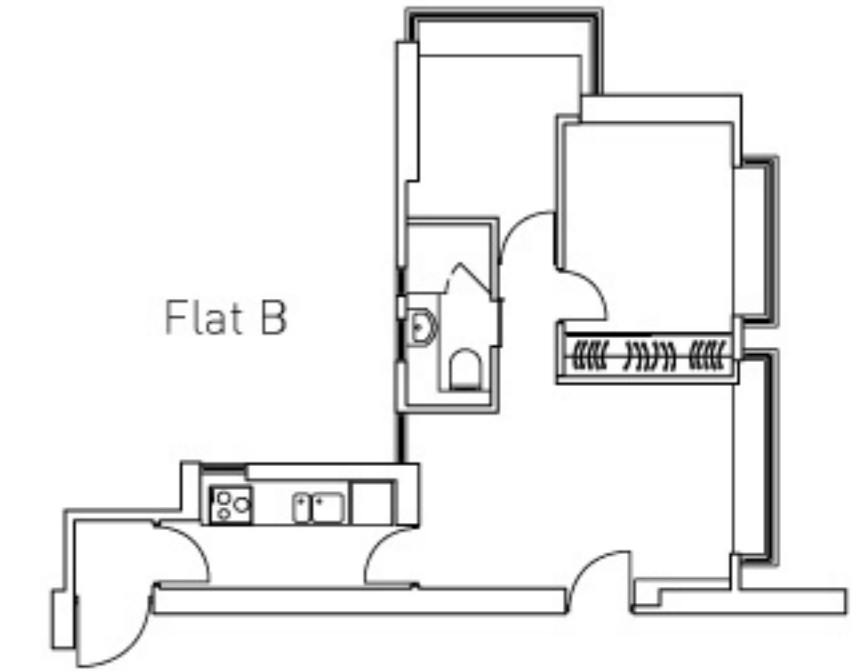

Flat A
Studio 520 sf
Monthly rate from HK\$28,000

Flat B
1-Bedroom with balcony 620 sf
Monthly rate from HK\$33,000

Orchid

22 Mosque Street, Mid-Levels, Hong Kong

1-Bedroom with balcony 480 sf
Monthly rate from HK\$26,000

Orchid Penthouse 1170 sf
Monthly rate from HK\$64,000

Typical Floor Plan 2/F - 27/F

Peach Blossom

15 Mosque Street, Mid-Levels, Hong Kong

Flat A
1-Bedroom 560 sf (Gross) / 401 sf (Net)
Monthly rate from HK\$25,800

Flat B
2-Bedroom 680 sf (Gross) / 473 sf (Net)
Monthly rate from HK\$30,800

Sherwood

17 Mosque Junction, Mid-Levels, Hong Kong

2-Bedroom 900 sf (Gross) / 626 sf (Net)
Monthly rate from HK\$34,000

Ka Yee

23 Mosque Street, Mid-Levels, Hong Kong

1-Bedroom 491 sf (Gross) / 341 sf (Net)
Monthly rate from HK\$22,500

Floral

22 Robinson Road, Mid-Levels, Hong Kong

1-Bedroom 436 sf (Gross) / 344 sf (Net)
Monthly rate from HK\$21,000

Serviced Apartments: