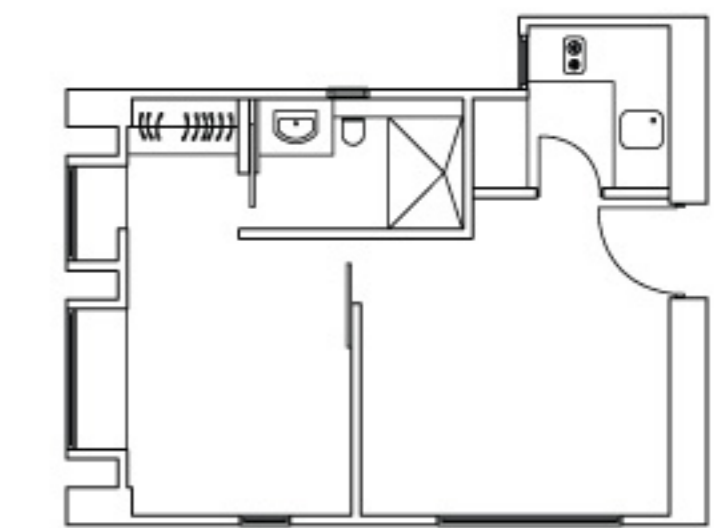

Flat B
2-Bedroom 680 sf (Gross) / 473 sf (Net)
Monthly rate from HK\$30,800

Sherwood

17 Mosque Junction, Mid-Levels, Hong Kong

2-Bedroom 900 sf (Gross) / 626 sf (Net)
Monthly rate from HK\$34,000

Ka Yee

23 Mosque Street, Mid-Levels, Hong Kong

1-Bedroom 491 sf (Gross) / 341 sf (Net)
Monthly rate from HK\$22,500

Floral

22 Robinson Road, Mid-Levels, Hong Kong

1-Bedroom 436 sf (Gross) / 344 sf (Net)
Monthly rate from HK\$21,000

Serviced Apartments: