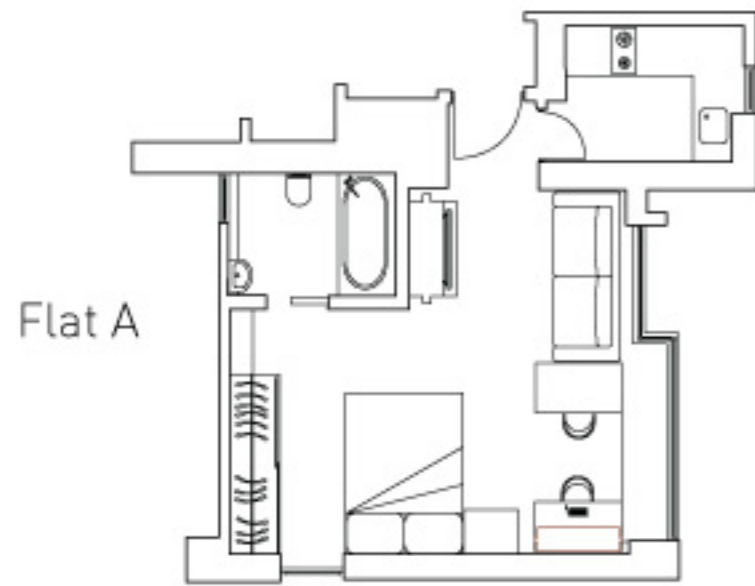

www.hanlunhabitats.com

Rent Schedule

Lily I

28 Robinson Road, Mid-Levels, Hong Kong

1-Bedroom with balcony 720 sf
Monthly rate from HK\$35,000

Typical Floor Plan 2/F - 24/F

Lily II

28 Robinson Road, Mid-Levels, Hong Kong

Flat A
Studio 520 sf
Monthly rate from HK\$28,000

Flat B
1-Bedroom with balcony 620 sf
Monthly rate from HK\$33,000

Orchid

22 Mosque Street, Mid-Levels, Hong Kong

1-Bedroom with balcony 480 sf
Monthly rate from HK\$26,000

Orchid Penthouse 1170 sf
Monthly rate from HK\$64,000

Typical Floor Plan 2/F - 27/F

Peach Blossom

15 Mosque Street, Mid-Levels, Hong Kong

Flat A
1-Bedroom 560 sf (Gross) / 401 sf (Net)
Monthly rate from HK\$25,800