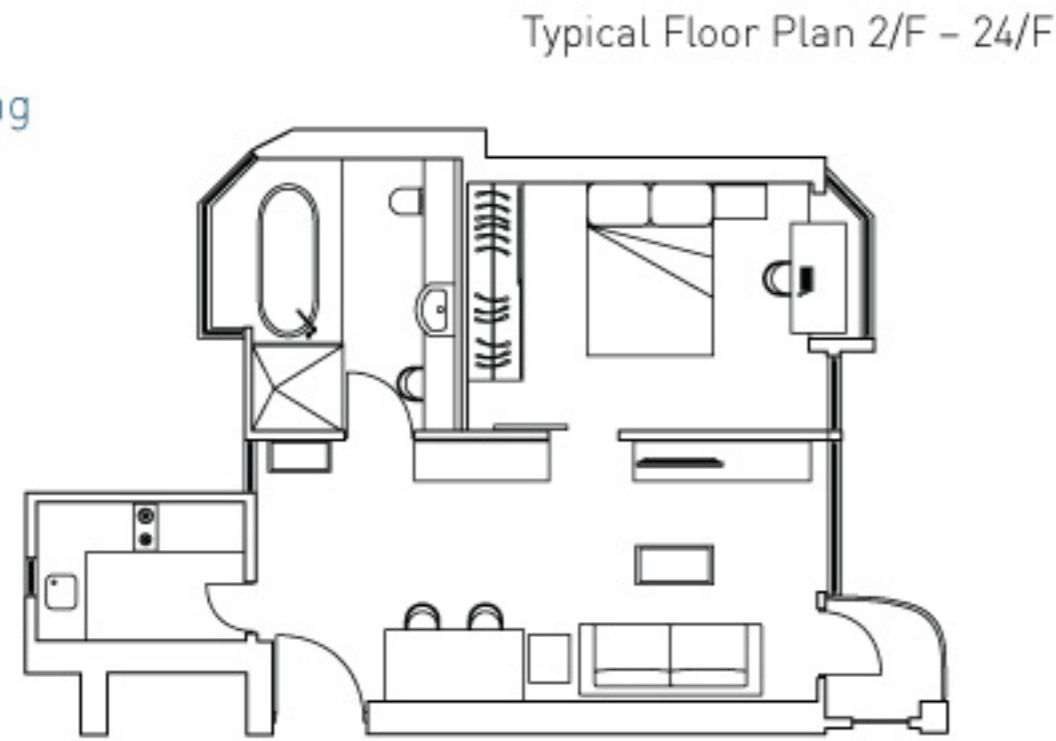

www.hanlunhabitats.com

Rent Schedule

Lily I

28 Robinson Road, Mid-Levels, Hong Kong

1-Bedroom with balcony 720 sf
Monthly rate starting from HK\$35,000

Lily II

28 Robinson Road, Mid-Levels, Hong Kong

Studio 520 sf
Monthly rate HK\$28,000