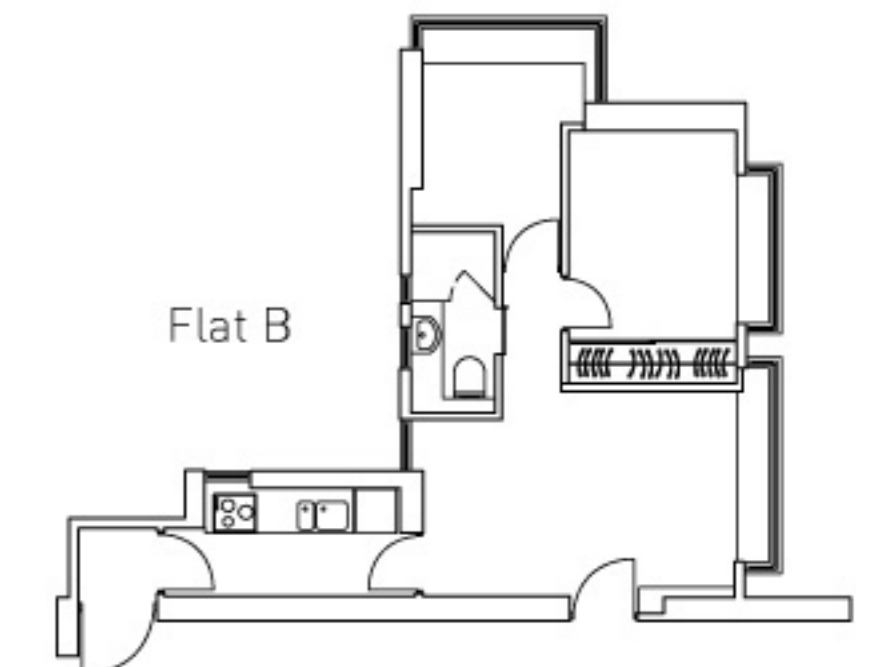

2-Bedroom 680 sf
Monthly rate starting from HK$30,800

Residences:

Rents are inclusive of Management Fee, Government rent and rates
* Optional furniture and utilities package available