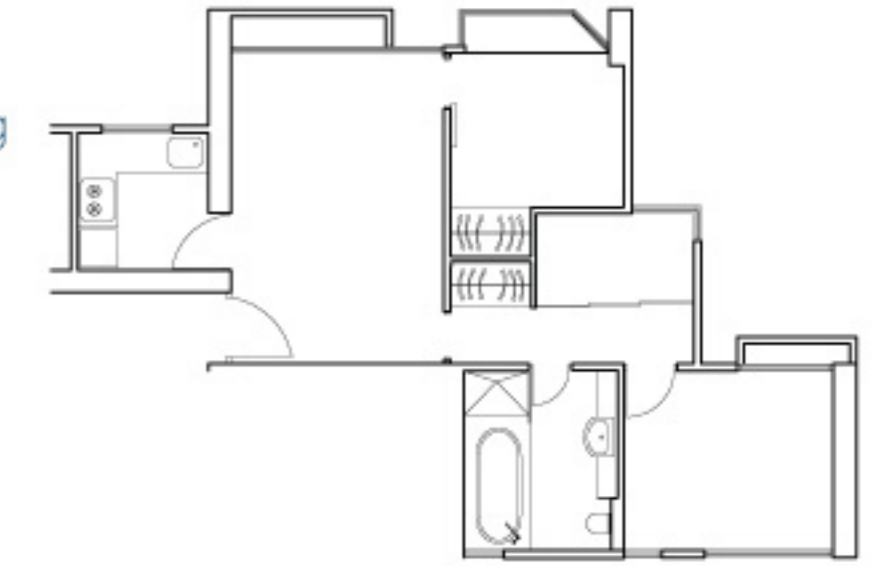

Floral

22 Robinson Road, Mid-Levels, Hong Kong

1-Bedroom 436 sf
Monthly rate HK\$26,000

Sherwood

17 Mosque Junction, Mid-Levels, Hong Kong

2-Bedroom 900 sf
Monthly rate HK\$34,000

Peach Blossom

15 Mosque Street, Mid-Levels, Hong Kong