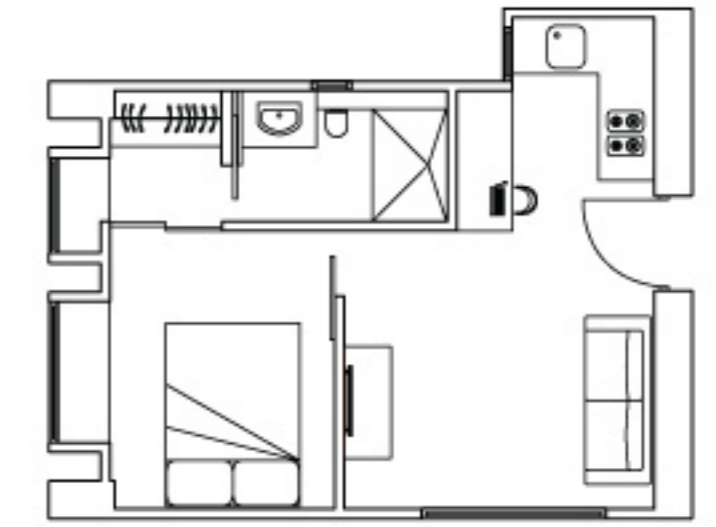

1-Bedroom with balcony 620 sf
Monthly rate HK\$33,000

Orchid

22 Mosque Street, Mid-Levels, Hong Kong

1-Bedroom with balcony 480 sf
Monthly rate HK\$26,000

Orchid Penthouse 1170 sf
Monthly rate HK\$64,000

Serviced Apartments:

Rents are inclusive of utilities, wifi, local phone calls, government charges, *daily housekeeping service
* Except Sundays and Public Holidays

Ka Yee

23 Mosque Street, Mid-Levels, Hong Kong

1-Bedroom 491 sf
Monthly rate HK\$27,000

Floral

22 Robinson Road, Mid-Levels, Hong Kong

1-Bedroom 436 sf
Monthly rate HK\$26,000

Sherwood

17 Mosque Junction, Mid-Levels, Hong Kong

2-Bedroom 900 sf
Monthly rate HK\$34,000

Peach Blossom

15 Mosque Street, Mid-Levels, Hong Kong