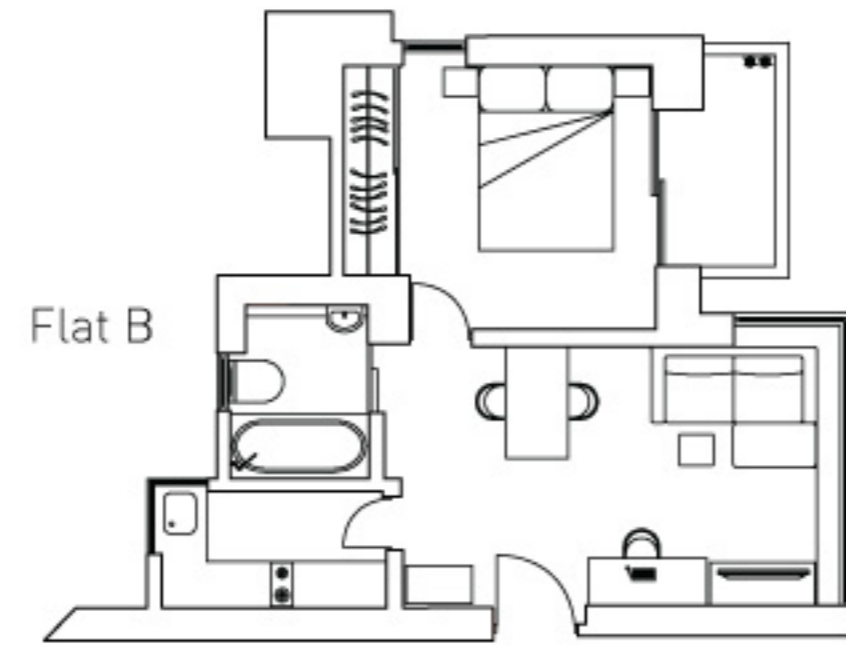

www.hanlunhabitats.com

Rent Schedule

Lily I

28 Robinson Road, Mid-Levels, Hong Kong

1-Bedroom with balcony 720 sf
Monthly rate starting from HK\$35,000

Lily II

28 Robinson Road, Mid-Levels, Hong Kong

Studio 520 sf
Monthly rate HK\$28,000

1-Bedroom with balcony 620 sf
Monthly rate HK\$33,000

Orchid

22 Mosque Street, Mid-Levels, Hong Kong

1-Bedroom with balcony 480 sf
Monthly rate HK\$26,000

Orchid Penthouse 1170 sf
Monthly rate HK\$64,000

Serviced Apartments: