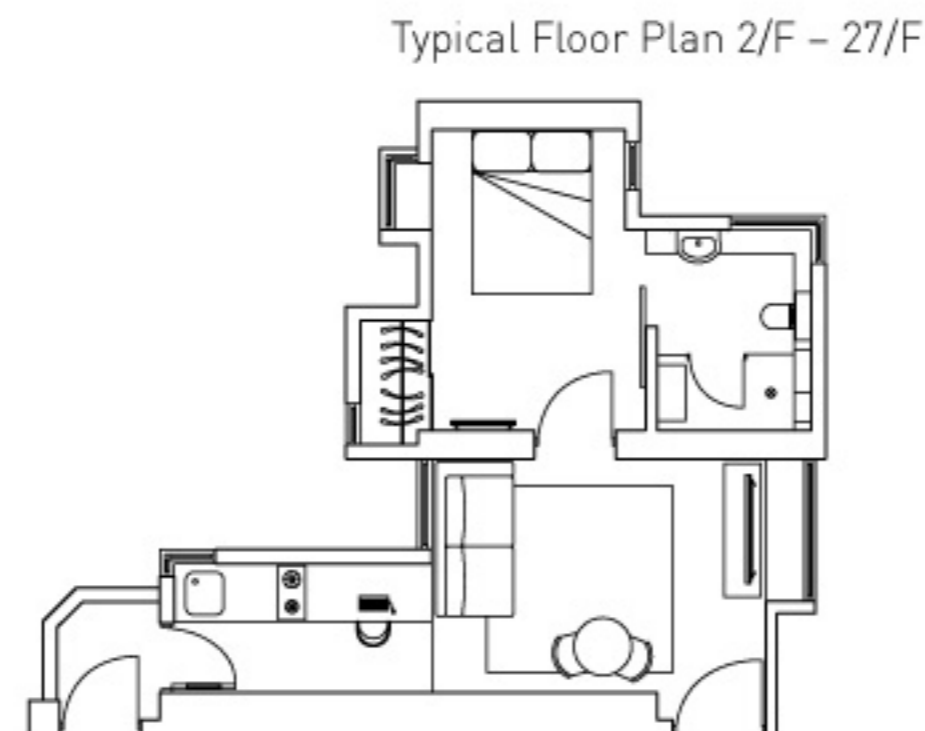

Serviced Apartments:

Rents are inclusive of utilities, wifi, local phone calls, government charges, *daily housekeeping service
* Except Sundays and Public Holidays