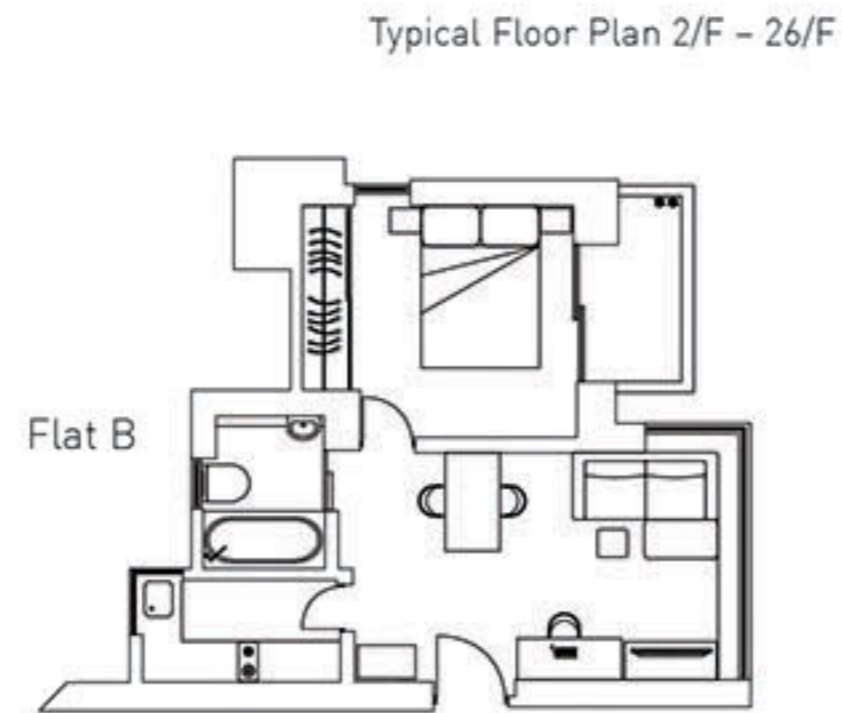

www.hanlunhabitats.com

Rent Schedule

hanlunhabitats

Lily I

28 Robinson Road, Mid-Levels, Hong Kong

1-Bedroom with balcony 720 sf
Monthly rate starting from HK\$45,000

Lily II

28 Robinson Road, Mid-Levels, Hong Kong

Studio 520 sf
Monthly rate starting from HK\$32,000

1-Bedroom with balcony 620 sf
Monthly rate starting from HK\$38,000

Orchid

22 Mosque Street, Mid-Levels, Hong Kong

1-Bedroom with balcony 480 sf
Monthly rate starting from HK\$26,000