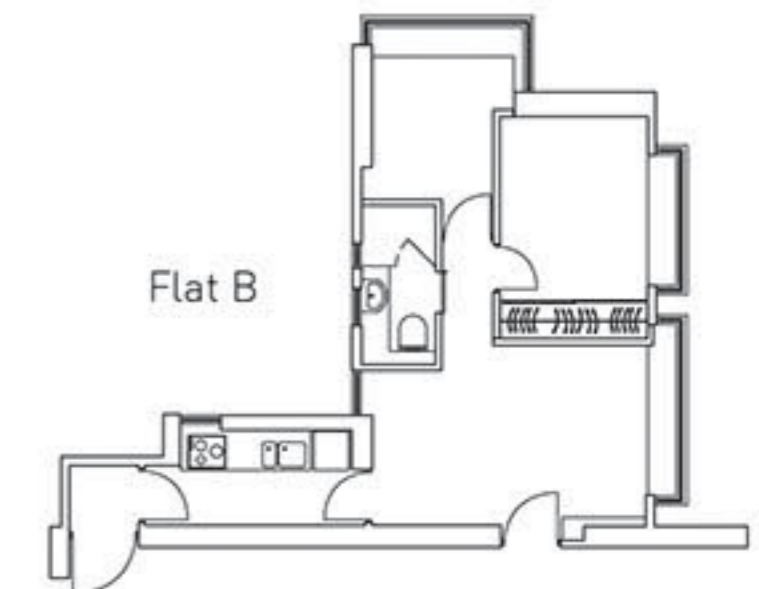

Sherwood

17 Mosque Junction, Mid-Levels, Hong Kong

2-Bedroom 900 sf
Monthly rate starting from HK\$48,000

Ka Yee

23 Mosque Street, Mid-Levels, Hong Kong

1-Bedroom 491 sf
Monthly rate starting from HK\$27,000

Floral

22 Robinson Road, Mid-Levels, Hong Kong

1-Bedroom 436 sf
Monthly rate starting from HK\$26,000

Peach Blossom

15 Mosque Street, Mid-Levels, Hong Kong

1-Bedroom 560 sf
Monthly rate starting from HK\$25,800

Typical Floor Plan 2/F – 25/F

2-Bedroom 680 sf
Monthly rate starting from HK\$30,800

Residences:

Rents are inclusive of Management Fee, Government rent and rates

* Optional furniture and utilities package available