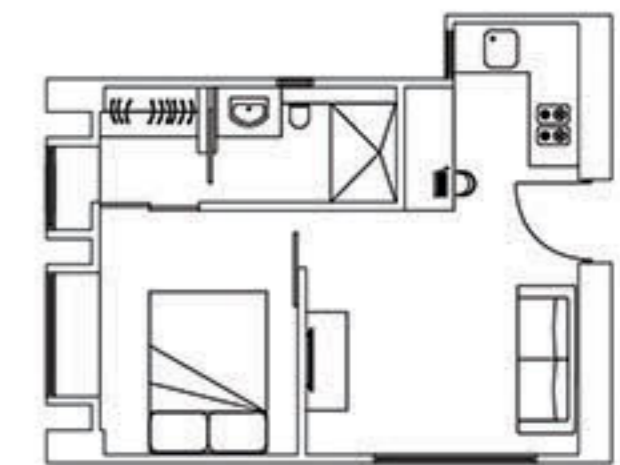

Sherwood

17 Mosque Junction, Mid-Levels, Hong Kong

2-Bedroom 900 sf
Monthly rate starting from HK\$48,000

Ka Yee

23 Mosque Street, Mid-Levels, Hong Kong

1-Bedroom 491 sf
Monthly rate starting from HK\$27,000

Floral

22 Robinson Road, Mid-Levels, Hong Kong

1-Bedroom 436 sf
Monthly rate starting from HK\$26,000

Peach Blossom

15 Mosque Street, Mid-Levels, Hong Kong

1-Bedroom 560 sf
Monthly rate starting from HK\$25,800