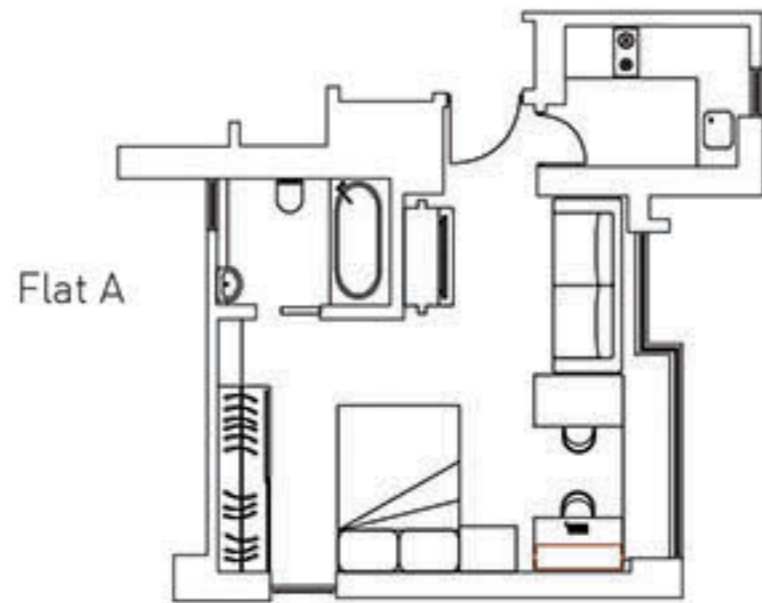

www.hanlunhabitats.com

Rent Schedule

hanlunhabitats

Lily I

28 Robinson Road, Mid-Levels, Hong Kong

1-Bedroom with balcony 720 sf
Monthly rate starting from HK\$45,000

Lily II

28 Robinson Road, Mid-Levels, Hong Kong

Studio 520 sf
Monthly rate starting from HK\$32,000

1-Bedroom with balcony 620 sf
Monthly rate starting from HK\$38,000

Orchid

22 Mosque Street, Mid-Levels, Hong Kong

1-Bedroom with balcony 480 sf
Monthly rate starting from HK\$26,000