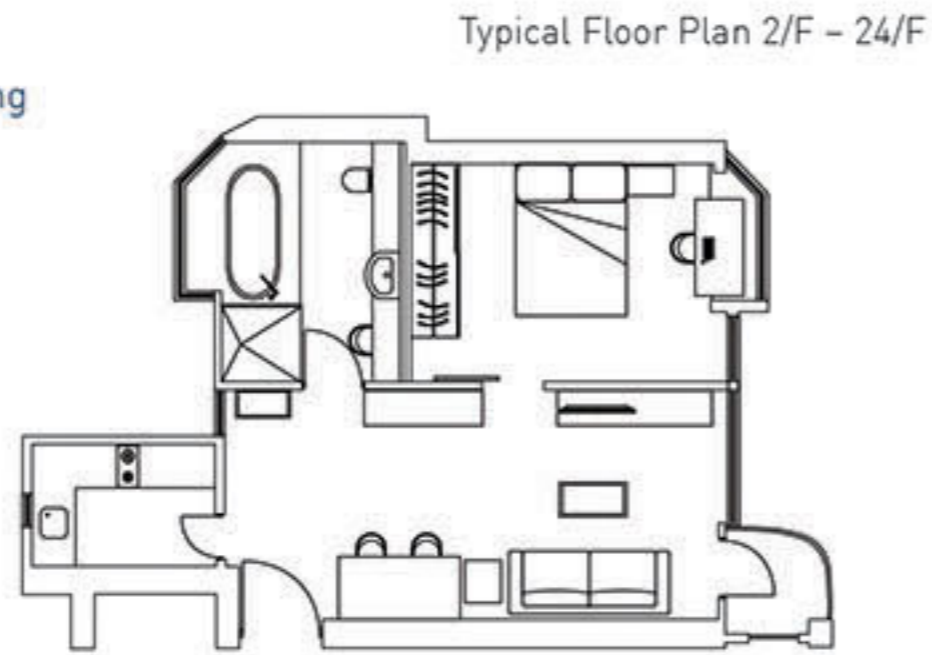

www.hanlunhabitats.com

Rent Schedule

hanlunhabitats

Lily I

28 Robinson Road, Mid-Levels, Hong Kong

1-Bedroom with balcony 720 sf
Monthly rate starting from HK\$45,000

Lily II

28 Robinson Road, Mid-Levels, Hong Kong

Studio 520 sf
Monthly rate starting from HK\$32,000

1-Bedroom with balcony 620 sf
Monthly rate starting from HK\$38,000

Orchid

22 Mosque Street, Mid-Levels, Hong Kong

1-Bedroom with balcony 480 sf
Monthly rate starting from HK\$26,000