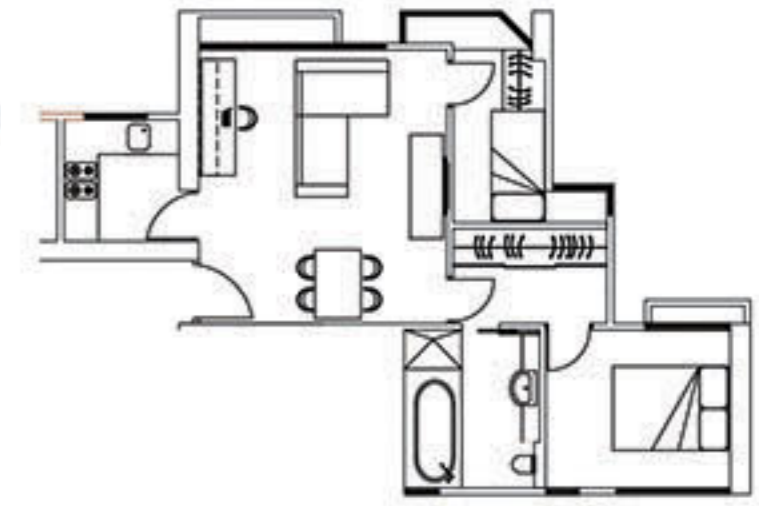

www.hanlunhabitats.com

Rent Schedule

hanlunhabitats

Lily I

28 Robinson Road, Mid-Levels, Hong Kong

1-Bedroom with balcony 720 sf
Monthly rate starting from HK\$45,000

Lily II

28 Robinson Road, Mid-Levels, Hong Kong

Studio 520 sf
Monthly rate starting from HK\$32,000

1-Bedroom with balcony 620 sf
Monthly rate starting from HK\$38,000

Orchid

22 Mosque Street, Mid-Levels, Hong Kong

1-Bedroom with balcony 480 sf
Monthly rate starting from HK\$26,000

Sherwood

17 Mosque Junction, Mid-Levels, Hong Kong

2-Bedroom 900 sf
Monthly rate starting from HK\$48,000

Ka Yee

23 Mosque Street, Mid-Levels, Hong Kong

1-Bedroom 491 sf
Monthly rate starting from HK\$27,000

Floral

22 Robinson Road, Mid-Levels, Hong Kong

1-Bedroom 436 sf
Monthly rate starting from HK\$26,000

Peach Blossom

15 Mosque Street, Mid-Levels, Hong Kong

1-Bedroom 560 sf
Monthly rate starting from HK\$25,800