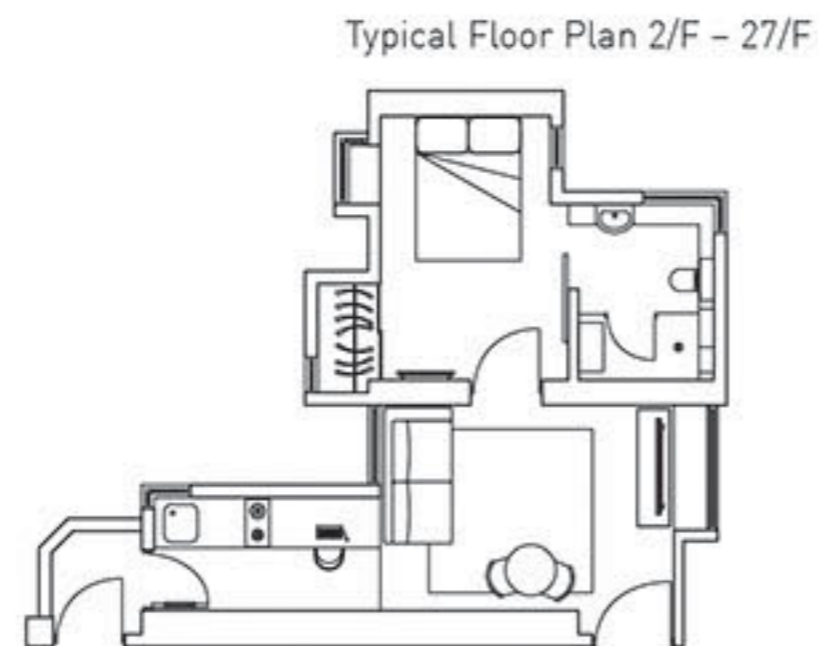

Lily I

28 Robinson Road, Mid-Levels, Hong Kong

1-Bedroom with balcony 720 sf
Monthly rate starting from HK$45,000

Lily II

28 Robinson Road, Mid-Levels, Hong Kong

Studio 520 sf
Monthly rate starting from HK$32,000

1-Bedroom with balcony 620 sf
Monthly rate starting from HK$38,000

Orchid

22 Mosque Street, Mid-Levels, Hong Kong

1-Bedroom with balcony 480 sf
Monthly rate starting from HK$26,000

Orchid Penthouse 1170 sf
Monthly rate starting from HK$64,000

Serviced Apartments:

Rents are inclusive of utilities, wifi, local phone calls, government charges, *daily housekeeping service

* Except Sundays and Public Holidays

Sherwood

17 Mosque Junction, Mid-Levels, Hong Kong

2-Bedroom 900 sf
Monthly rate starting from HK$48,000

Ka Yee

23 Mosque Street, Mid-Levels, Hong Kong

1-Bedroom 491 sf
Monthly rate starting from HK$27,000

Floral

22 Robinson Road, Mid-Levels, Hong Kong

1-Bedroom 436 sf
Monthly rate starting from HK$26,000

Peach Blossom

15 Mosque Street, Mid-Levels, Hong Kong

1-Bedroom 560 sf
Monthly rate starting from HK$25,800

Typical Floor Plan 2/F – 25/F

2-Bedroom 680 sf
Monthly rate starting from HK$30,800

Residences:

Rents are inclusive of Management Fee, Government rent and rates

* Optional furniture and utilities package available